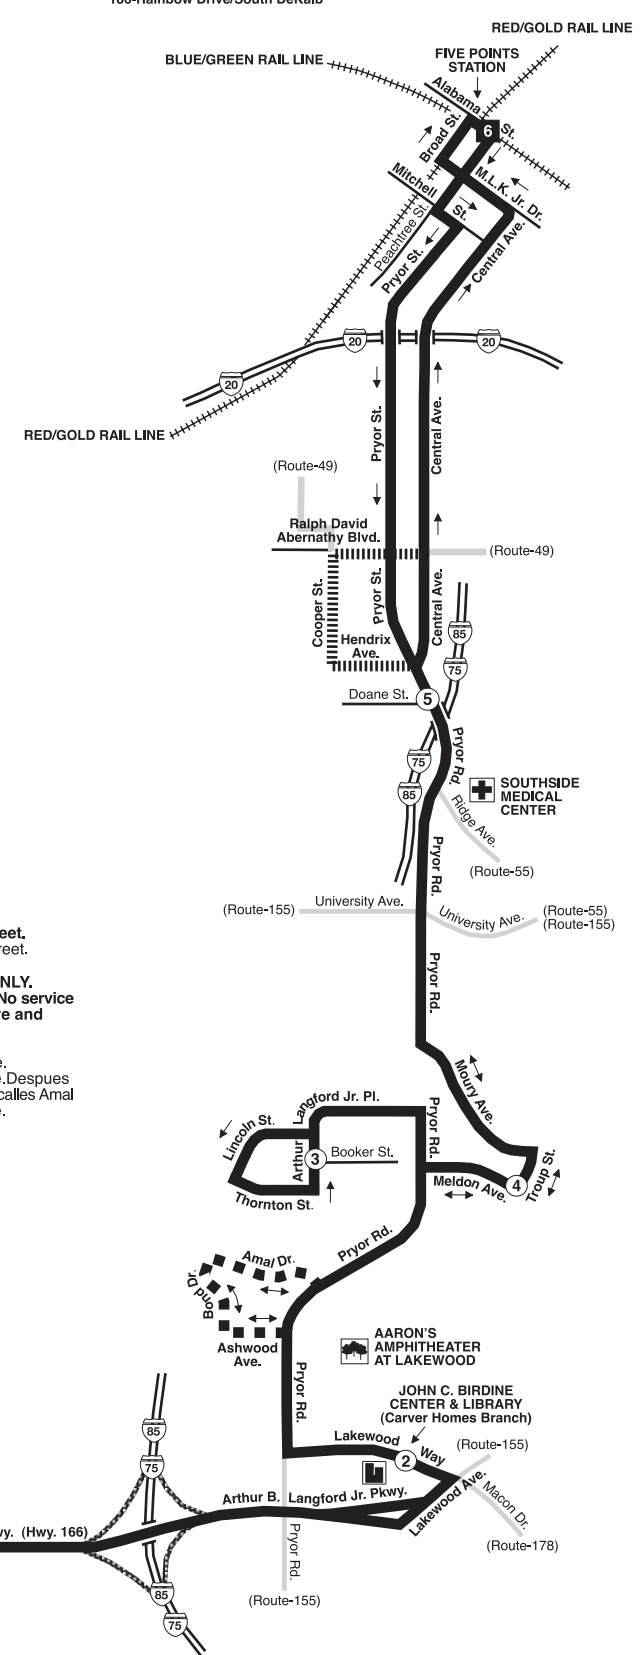

NORTH
NORTE

— INTERSECTING ROUTES
RUTAS INTERSECTANDO

||||| These trips operate via Cooper Street.
Viajes con servicios hacia Cooper Street.

■ ■ ■ SERVICE OPERATES WEEKDAY ONLY.
These trips operate via Amal Drive. No service provided on Amal Drive, Bond Drive and Ashwood Avenue after 7:00 p.m.

Servicio días de Semanas Solamente.
Viajes con servicios hacia Amal Drive. Después de la 7:00 p.m., no hay servicio en las calles Amal Drive, Bond Drive y Ashwood Avenue.